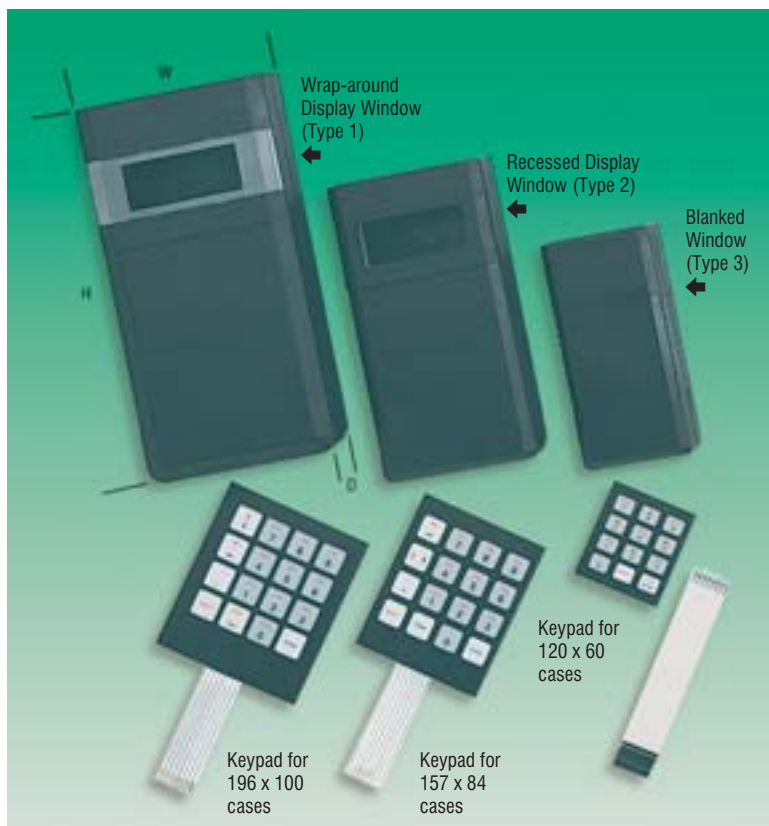

**Hand-Held & Instrument - continued**

**ABS Handheld Enclosure**

- Sloping front desk top cases moulded in grey ABS
- With 2mm thick natural coloured anodised aluminium panels
- Base mouldings incorporate bosses for mounting PCBs and eurocards
- Can easily be drilled or punched
- Supplied with non-slip push-on PVC feet
- Withstands continuous heat up to 85°C

**Sloped/Panel - 'Desk 190'**

ABS/Aluminium Panel

- Modern, ergonomic ABS desk cases with top aperture for an aluminium front panel
- Ideal for test and measurement, point of sale, intercom, security and medical devices etc
- Two sizes in off RAL9002/pebble grey RAL7032 colour combination
- Internal mounting pillars in base for PCB's and assemblies

230579

	Order Code	Price Each			
		1+	5+	10+	+
190F	775-083	1,459.00	1,337.00	1,286.00	--
190H	775-095	1,514.00	1,388.00	1,368.00	--
Front Panel For Both	775-125	499.00	487.00	476.00	--

**Sloped/Panel - 'Desk'**

PS/Aluminium Panel

- Stylish high impact polystyrene desk cases with top aperture for an aluminium front panel
- Ideal for test and measurement, point of sale, intercom, security and medical devices etc
- Two types in off-white RAL9002/pebble grey RAL7032 colour combination
- Internal mounting pillars in base for PCBs and assemblies