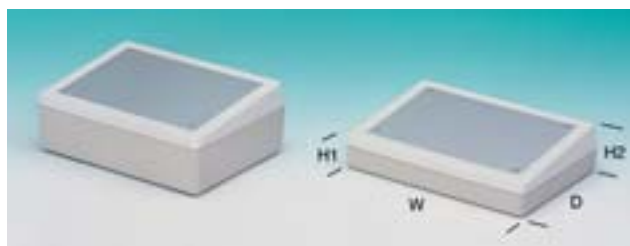

**Hand-Held & Instrument - continued**

**ABS Handheld Enclosure**

- Sloping front desk top cases moulded in grey ABS
- With 2mm thick natural coloured anodised aluminium panels
- Base mouldings incorporate bosses for mounting PCBs and eurocards
- Can easily be drilled or punched
- Supplied with non-slip push-on PVC feet
- Withstands continuous heat up to 85°C

230574

External Dimensions				Order Code	Price Each		
H <sup>1</sup>	H <sup>2</sup>	W	D		1+	10+	25+
<b>Without Raised Roof</b>							
62	33	190	120	117-1612	1,433.00	1,316.00	1,256.00
78	33	262	185	117-1613	2,015.00	1,849.00	1,764.00
85	35	400	230	117-1615	3,848.00	3,533.00	3,372.00
<b>With Raised Roof</b>							
117	33	260	185	117-1614	2,083.00	1,920.00	1,828.00
145	35	400	230	117-1617	4,168.00	3,827.00	3,650.00

**Sloped/Panel - 'Desk 190'**

ABS/Aluminium Panel

- Modern, ergonomic ABS desk cases with top aperture for an aluminium front panel
- Ideal for test and measurement, point of sale, intercom, security and medical devices etc
- Two sizes in off RAL9002/pebble grey RAL7032 colour combination
- Internal mounting pillars in base for PCB's and assemblies

PS/Aluminium Panel

- Stylish high impact polystyrene desk cases with top aperture for an aluminium front panel
- Ideal for test and measurement, point of sale, intercom, security and medical devices etc
- Two types in off-white RAL9002/pebble grey RAL7032 colour combination
- Internal mounting pillars in base for PCBs and assemblies